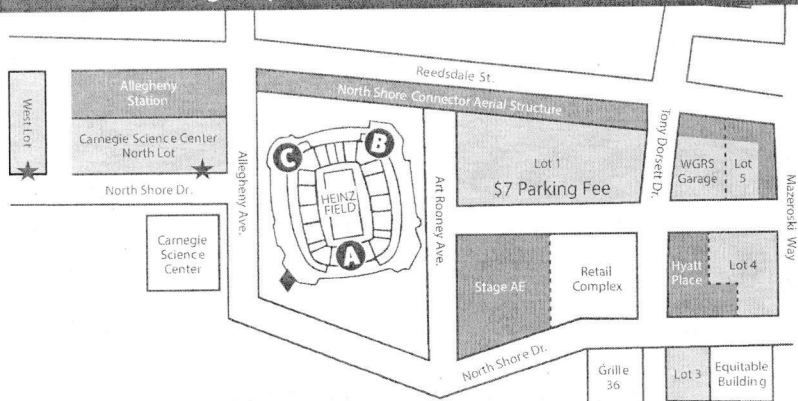

Parking Map for Science Fair: VOLUNTEERS

★ FREE Parking is available at Carnegie Science Center Lots North & West. You must take a ticket and receive a "chaser" ticket at the registration desk to use at the pay station.

◆ Volunteers: Enter Press Gate/Executive Office of Heinz Field and proceed to Club West for registration.

FROM THE AIRPORT: Take Route 60 South toward Pittsburgh, turns into I-279 North. Follow I-279N through the Fort Pitt Tunnel. Keep to the left and merge left to cross the Ft. Duquesne Bridge. Exit to left (Exit 11) after crossing bridge (Heinz Field will be on your left). At first traffic light (Allegheny Ave.), make a left for the Science Center lots.

FROM I-279 NORTH: Follow I-279 South to North Shore Exit (Heinz Field/PNC Park). Follow Reedsdale St. to first traffic light (Heinz Field is on your left). At first traffic light (Allegheny Ave.), make a left for the Science Center lots.

FROM PA TURNPIKE: Take the Monroeville Exit toward Pittsburgh. You will be on I-376. Follow I-376 to North Shore ramp onto Fort Duquesne Blvd. Keep to the left and merge left to cross the Fort Duquesne Bridge. Exit to left after crossing bridge (Heinz Field will be on your left).