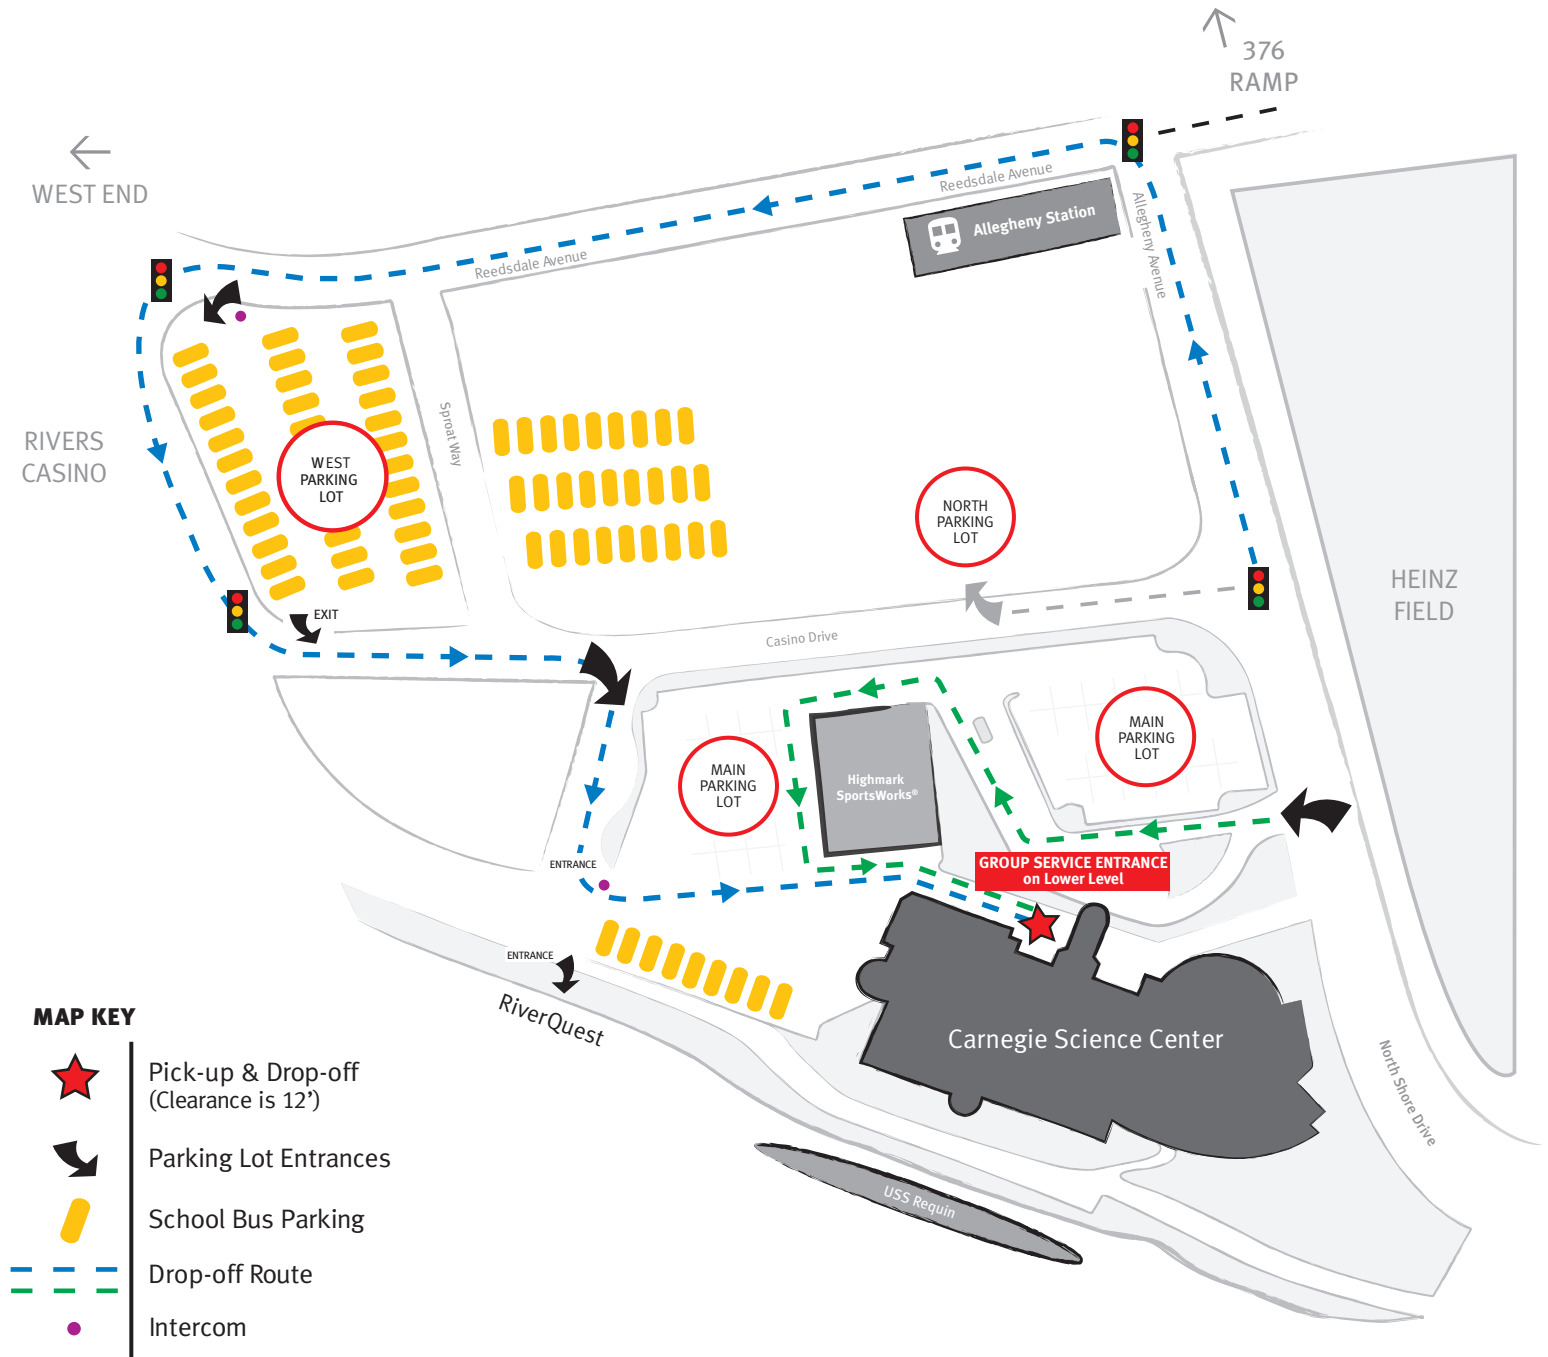

Workshop Pick-Up and Drop-off Route

PLEASE NOTE: All drop-off and pick-up at the **GROUP SERVICES ENTRANCE** on the lower level ground floor (below the Main Entrance ramp).